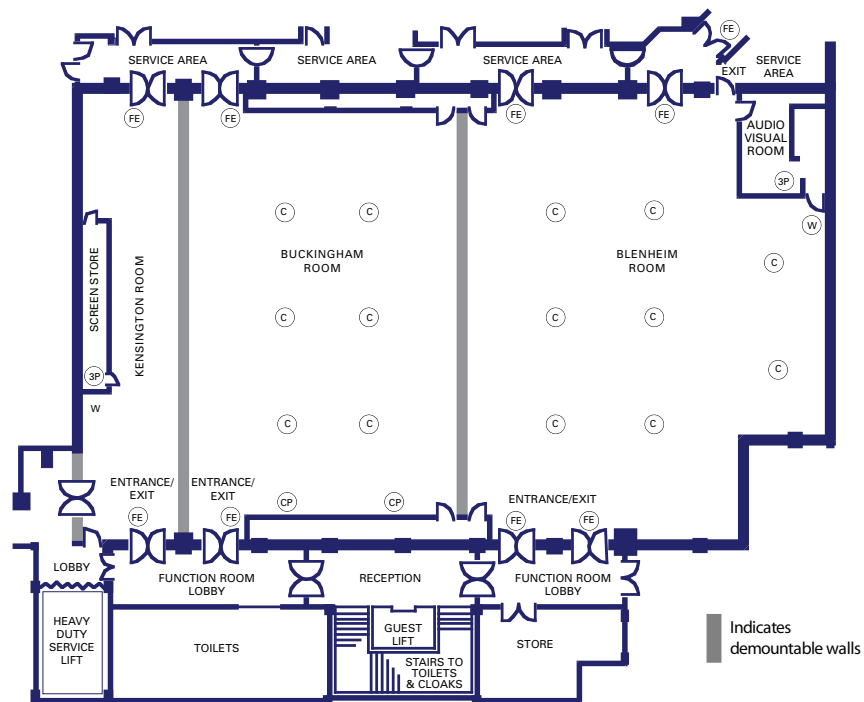

Hilton
London Metropole

Travel should take you places™

THE PALACE SUITE

EXAMPLES OF PALACE SUITE CONFIGURATION

Main Floor Plan Key

FE Fire Exit C Chandelier 3P 3 Phase Power Points W Water and drainage for lasers