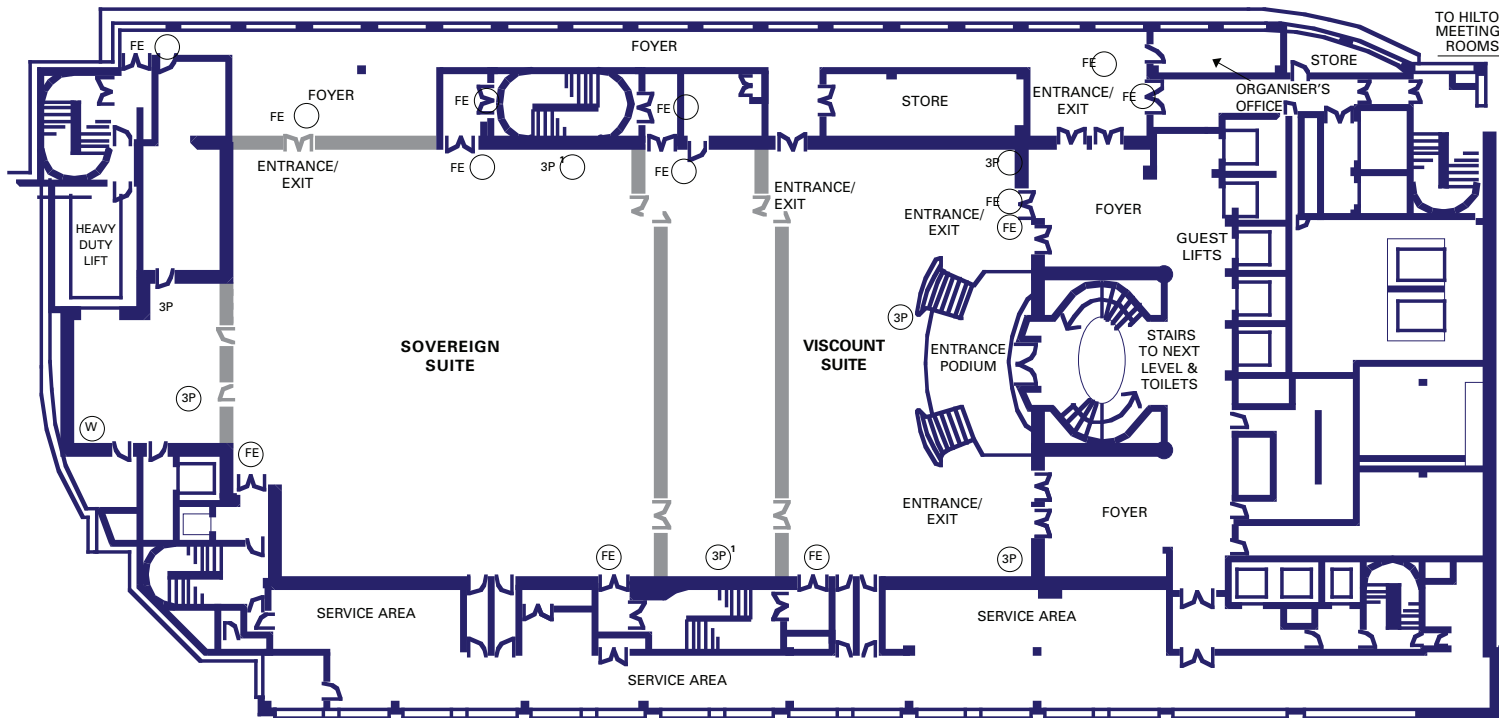

Hilton
London Metropole

Travel should take you places™

THE MONARCH SUITE

EXAMPLES OF MONARCH SUITE CONFIGURATION

Main Floor Plan Key

ⓔ Fire Exit Ⓟ 3 Phase Power Points Ⓢ 3 Phase Power Points Ⓜ Water and drainage for lasers

█ Indicates demountable walls