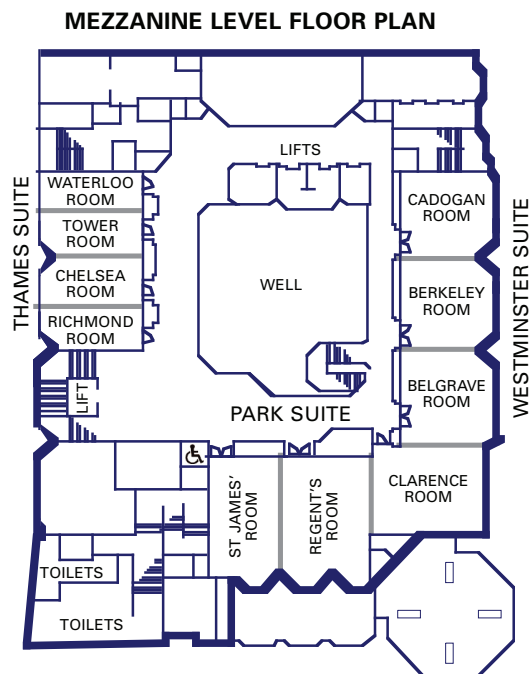

Hilton
London Metropole

Travel should take you places™

THE MEZZANINE BREAKOUT ROOMS

Main Floor Plan Key

(FE) Fire Exit (C) Chandelier (3P) 3 Phase Power Points