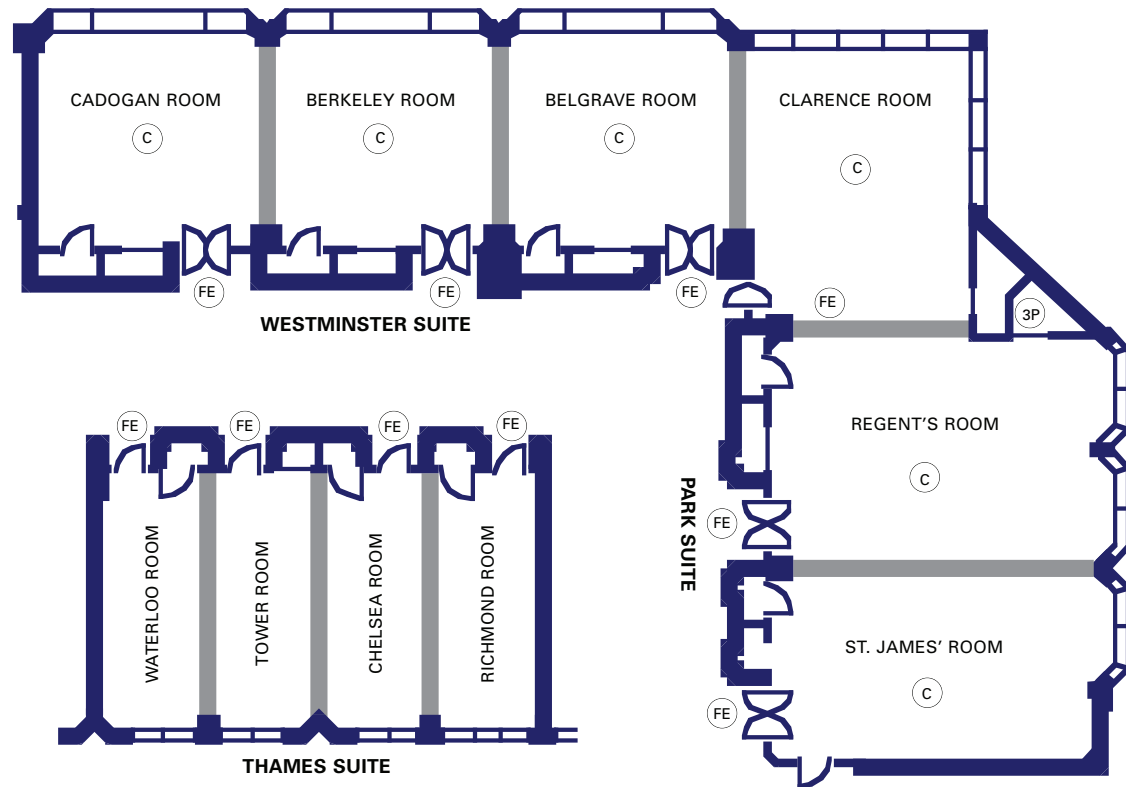

Hilton
London Metropole

Travel should take you places™

THE MEZZANINE BREAKOUT ROOMS

Main Floor Plan Key

(FE) Fire Exit (C) Chandelier (3P) 3 Phase Power Points