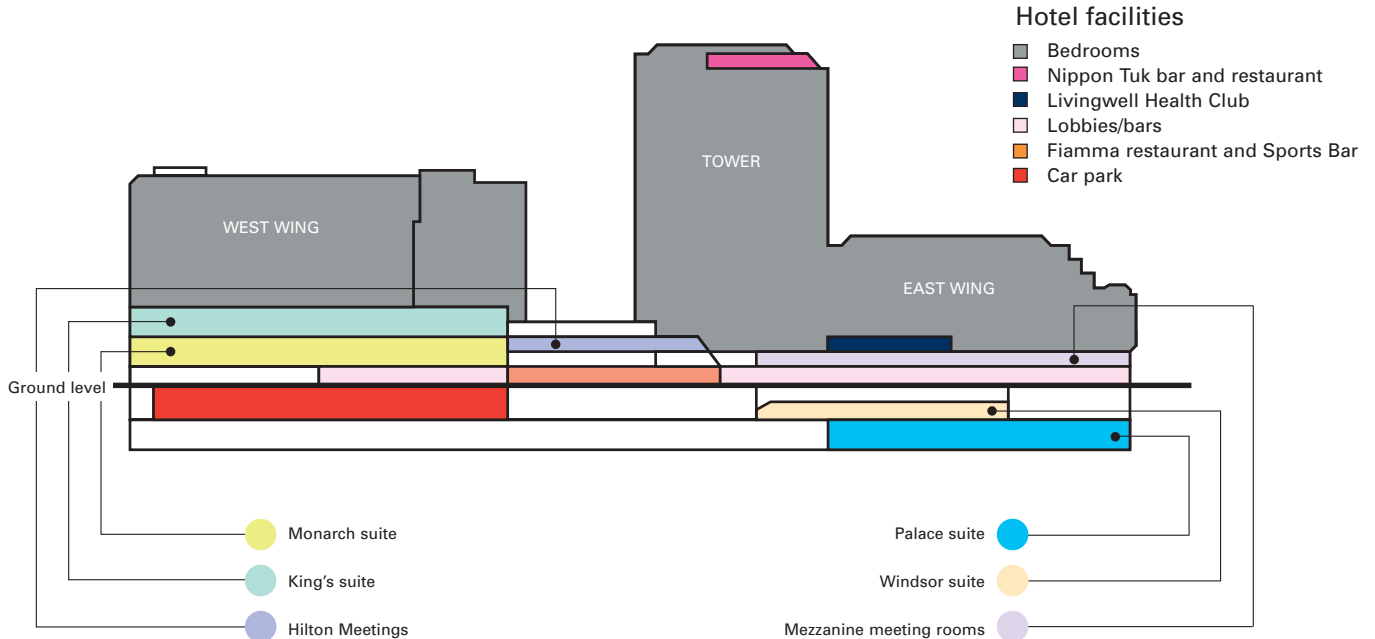

## London Metropole

You can easily see where our facilities are located using this colour-coded cross-section of the hotel.

HOTEL FRONT ELEVATION COLOUR KEY