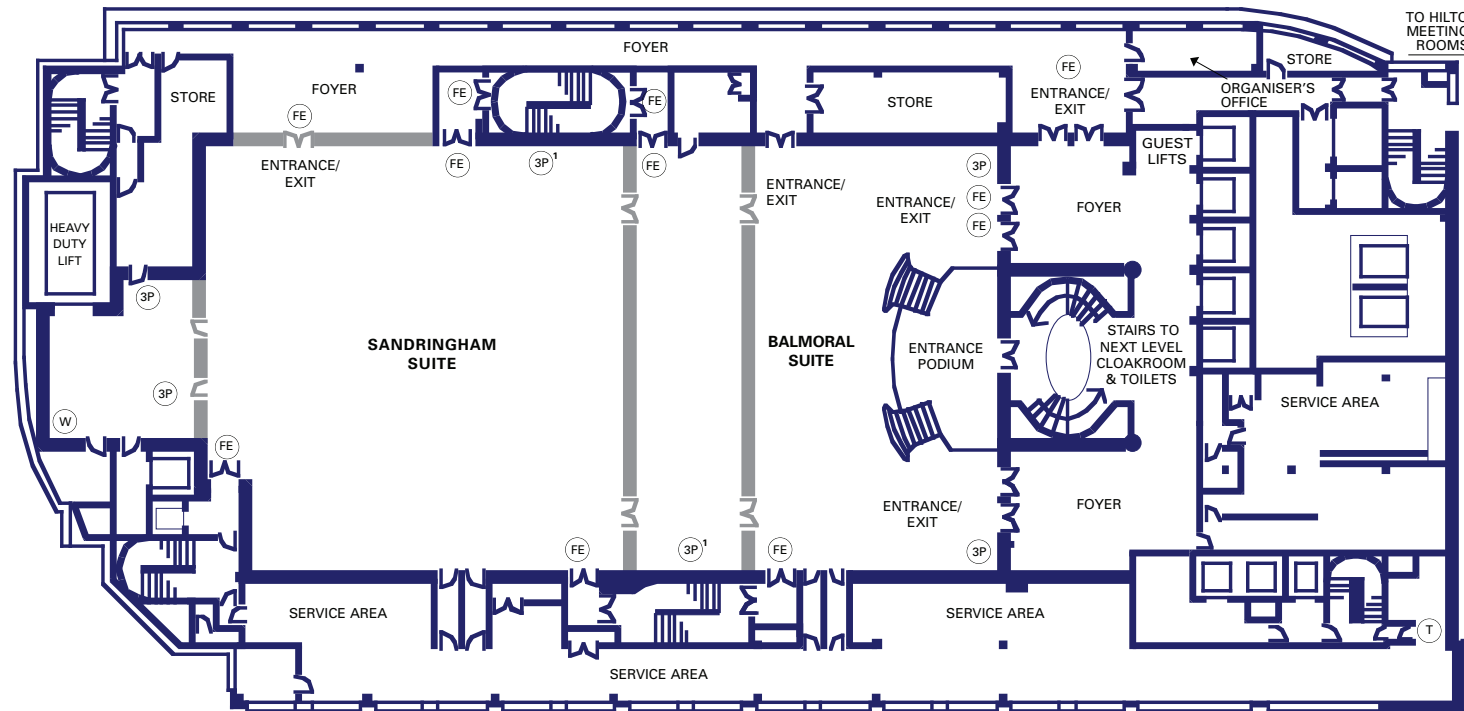

Hilton
London Metropole

Travel should take you places™

THE KING'S SUITE

Main Floor Plan Key

FE Fire Exit 3P 3 Phase Power Points 3P 3 Phase Power Points W Water and drainage for lasers

Indicates demountable walls

EXAMPLES OF KING'S SUITE CONFIGURATION